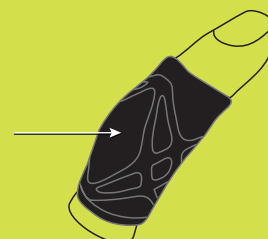

# KINETIC FINGER

## MULTI-LEVEL SUPPORT

Kinesiology tape over knuckle provides maximum support.

Shift tape to side of finger for added flexibility.

## COMPRESSION FUSED WITH KINESIOLOGY

Spark Kinetic Finger Sleeve combines the benefits of kinesiology tape and compression in one easy to use, comfortable sleeve. Finger Sleeve protects and supports your finger in daily tasks and sporting activities and even fits under baseball gloves, hockey gloves and more. Plus, it's intuitive to put on and won't leave sticky residue when removed. Now you can focus more of your energy towards achieving your fitness goals.