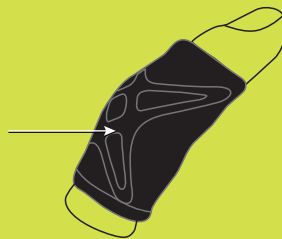

# KINETIC FINGER

## MULTI-LEVEL SUPPORT

Kinesiology tape over knuckle provides maximum support.

Shift tape to side of finger for added flexibility.

## COMPRESSION FUSED WITH KINESIOLOGY

Spark Kinetic Finger Sleeve combines the benefits of kinesiology tape and compression in one easy to use, comfortable sleeve. Finger Sleeve protects and supports your finger in daily tasks and sporting activities and even fits under baseball gloves, hockey gloves and more. Plus, it's intuitive to put on and won't leave sticky residue when removed. Now you can focus more of your energy towards achieving your fitness goals.