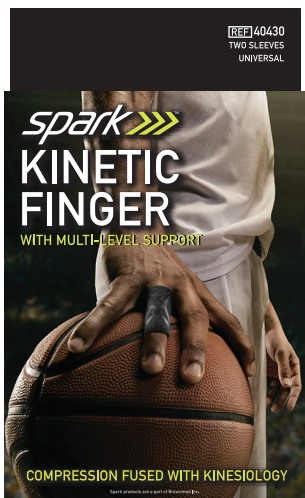

# KINETIC FINGER

## MULTI-LEVEL SUPPORT

Kinesiology tape over knuckle provides maximum support.

Shift tape to side of finger for added flexibility.

## COMPRESSION FUSED WITH KINESIOLOGY

Spark Kinetic Finger Sleeve combines the benefits of kinesiology tape and compression in one easy to use, comfortable sleeve. Finger Sleeve protects and supports your finger in daily tasks and sporting activities and even fits under baseball gloves, hockey gloves and more. Plus, it's intuitive to put on and won't leave sticky residue when removed. Now you can focus more of your energy towards achieving your fitness goals.