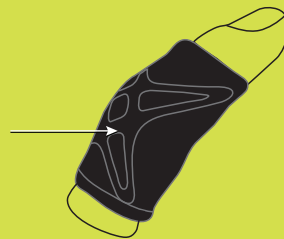

spark >>>

KINETIC FINGER

MULTI-LEVEL SUPPORT

Kinesiography tape over knuckle provides maximum support.

Shift tape to side of finger for added flexibility.

COMPRESSION FUSED WITH KINESIOLOGY

Spark Kinetic Finger Sleeve combines the benefits of kinesiography tape and compression in one easy to use, comfortable sleeve. Finger Sleeve protects and supports your finger in daily tasks and sporting activities and even fits under baseball gloves, hockey gloves and more. Plus, it's intuitive to put on and won't leave sticky residue when removed. Now you can focus more of your energy towards achieving your fitness goals.

 **MOISTURE-WICKING**
 **HIGH PERFORMANCE COMPRESSION**
 **ENHANCED SUPPORT KINESIOLOGY**

Use for added strength and stability in:

- Daily activities
- Basketball
- Baseball
- Hockey
- Climbing
- Much more