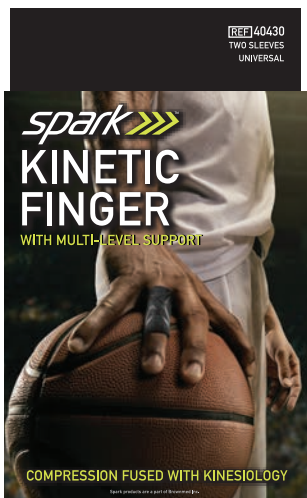

spark >>>

KINETIC FINGER

MULTI-LEVEL SUPPORT

Kinesiography tape over knuckle provides maximum support.

Shift tape to side of finger for added flexibility.

COMPRESSION FUSED WITH KINESIOLOGY

Spark Kinetic Finger Sleeve combines the benefits of kinesiography tape and compression in one easy to use, comfortable sleeve. Finger Sleeve protects and supports your finger in daily tasks and sporting activities and even fits under baseball gloves, hockey gloves and more. Plus, it's intuitive to put on and won't leave sticky residue when removed. Now you can focus more of your energy towards achieving your fitness goals.

 **MOISTURE-WICKING**
 **HIGH PERFORMANCE COMPRESSION**
 **ENHANCED SUPPORT KINESIOLOGY**

Use for added strength and stability in:

- Daily activities
- Basketball
- Baseball
- Hockey
- Climbing
- Much more