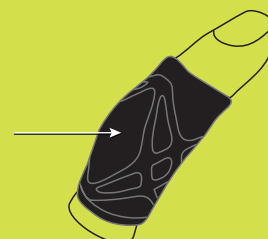

spark >>>

KINETIC FINGER

MULTI-LEVEL SUPPORT

Kinesiography tape over knuckle provides maximum support.

Shift tape to side of finger for added flexibility.

COMPRESSION FUSED WITH KINESIOLOGY

Spark Kinetic Finger Sleeve combines the benefits of kinesiography tape and compression in one easy to use, comfortable sleeve. Finger Sleeve protects and supports your finger in daily tasks and sporting activities and even fits under baseball gloves, hockey gloves and more. Plus, it's intuitive to put on and won't leave sticky residue when removed. Now you can focus more of your energy towards achieving your fitness goals.

 **MOISTURE-WICKING**
 **HIGH PERFORMANCE COMPRESSION**
 **ENHANCED SUPPORT KINESIOLOGY**

Use for added strength and stability in:

- Daily activities
- Basketball
- Baseball
- Hockey
- Climbing
- Much more